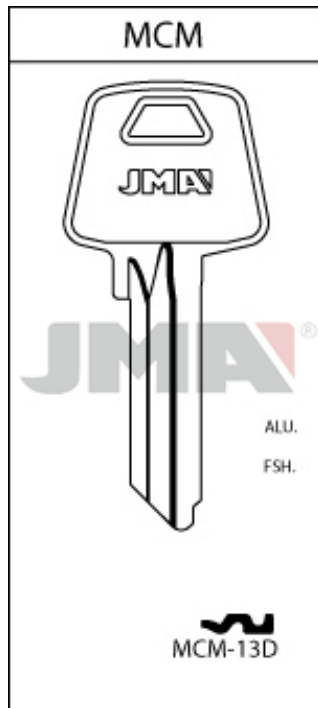

C.11

CATEGORY

CERRADURAS DE CILINDRO

SECONDARY BRANDS

ERREBI	MD11
HD	MC12
LOTUS	MM24
ORION	MCM3
RR	MCM13
SILCA	MC12

SIMILAR